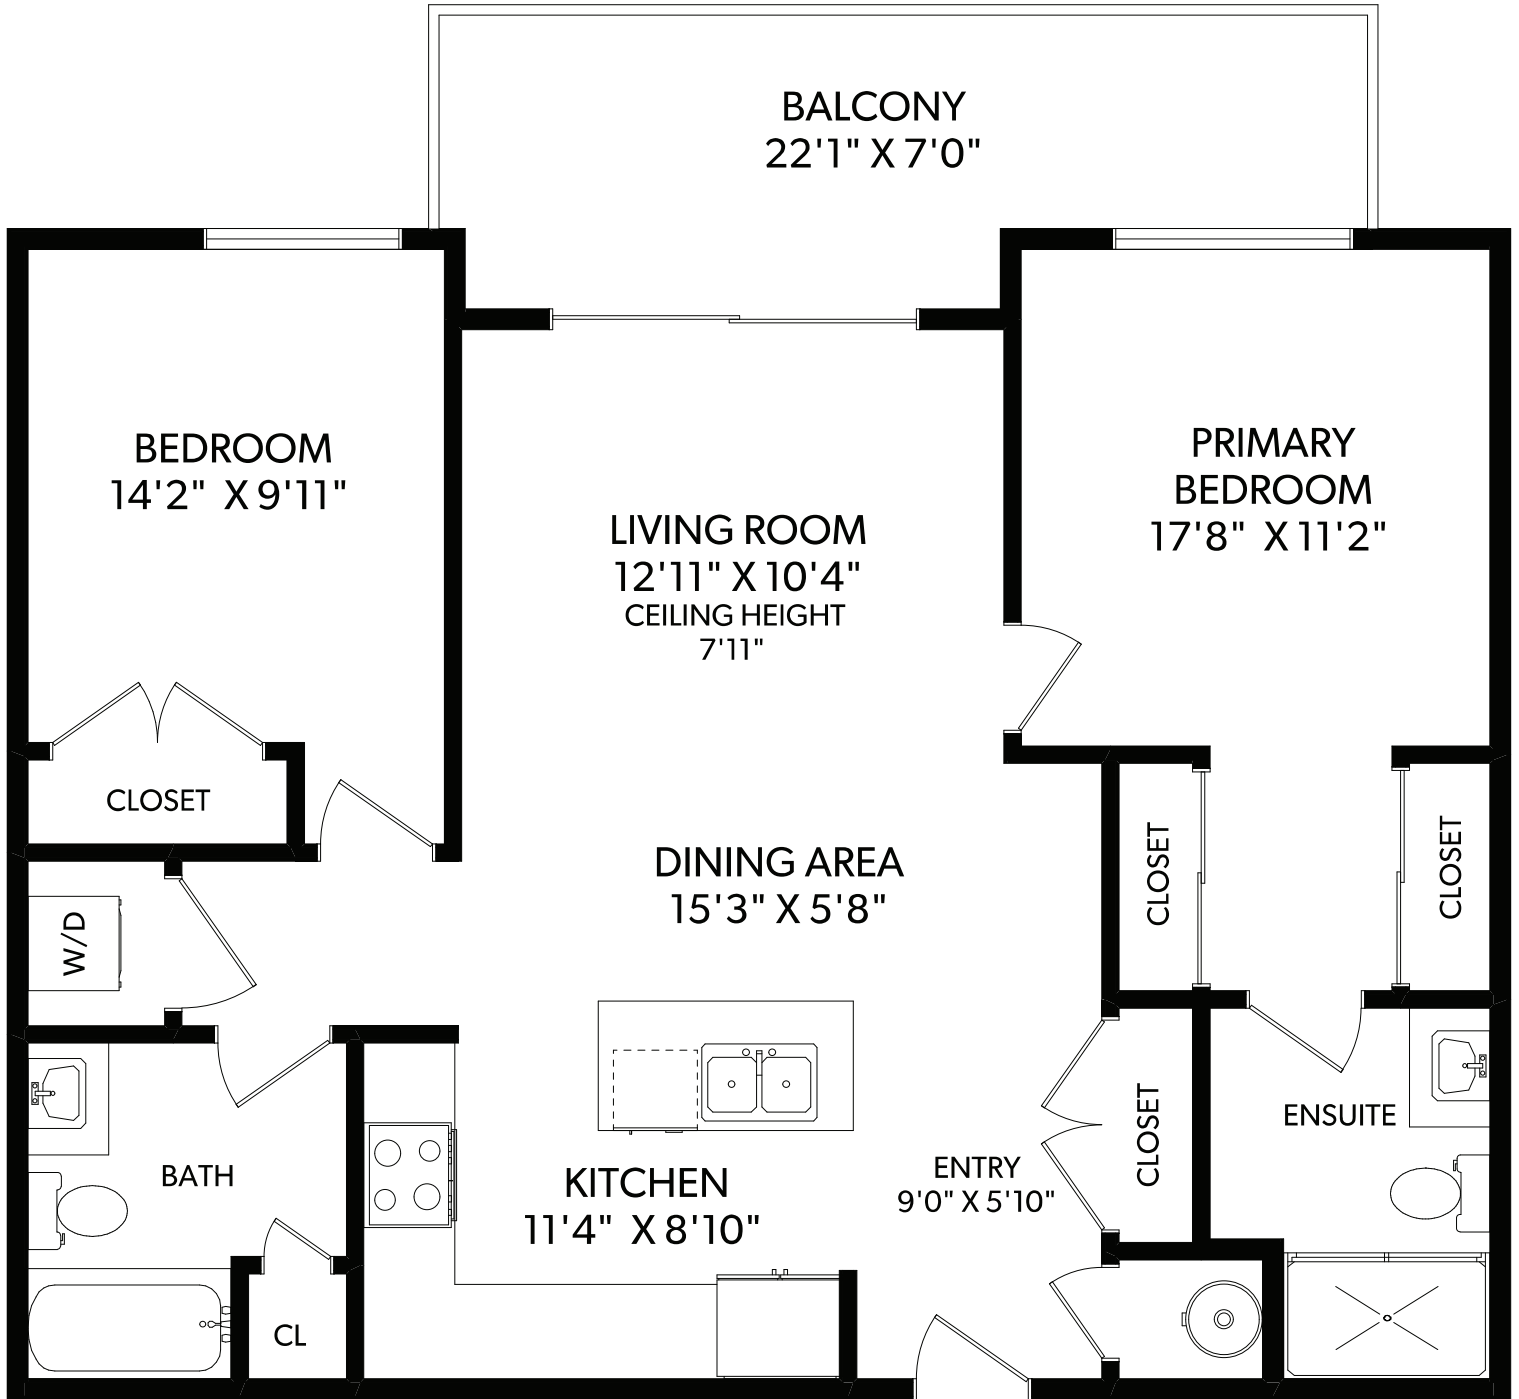

312-110 PRESLEY PLACE

FLOOR	FINISHED	UNFINISHED	TOTAL	OTHER AREAS
MAIN	976	0	976	BALCONY 145
TOTAL	976	0	976	

250-388-6998
ORDERS@REALFOTO.CA

Johnny Olarte
REAL ESTATE

RE/MAX
CAMOSUN
Each Office Independently Owned and Operated

MEASURED 11/01/2021 BY PATEL VAIBHAV

All information furnished regarding this property is from sources deemed reliable but no warranty or representation is made to the accuracy thereof. Purchaser to verify measurements if important.