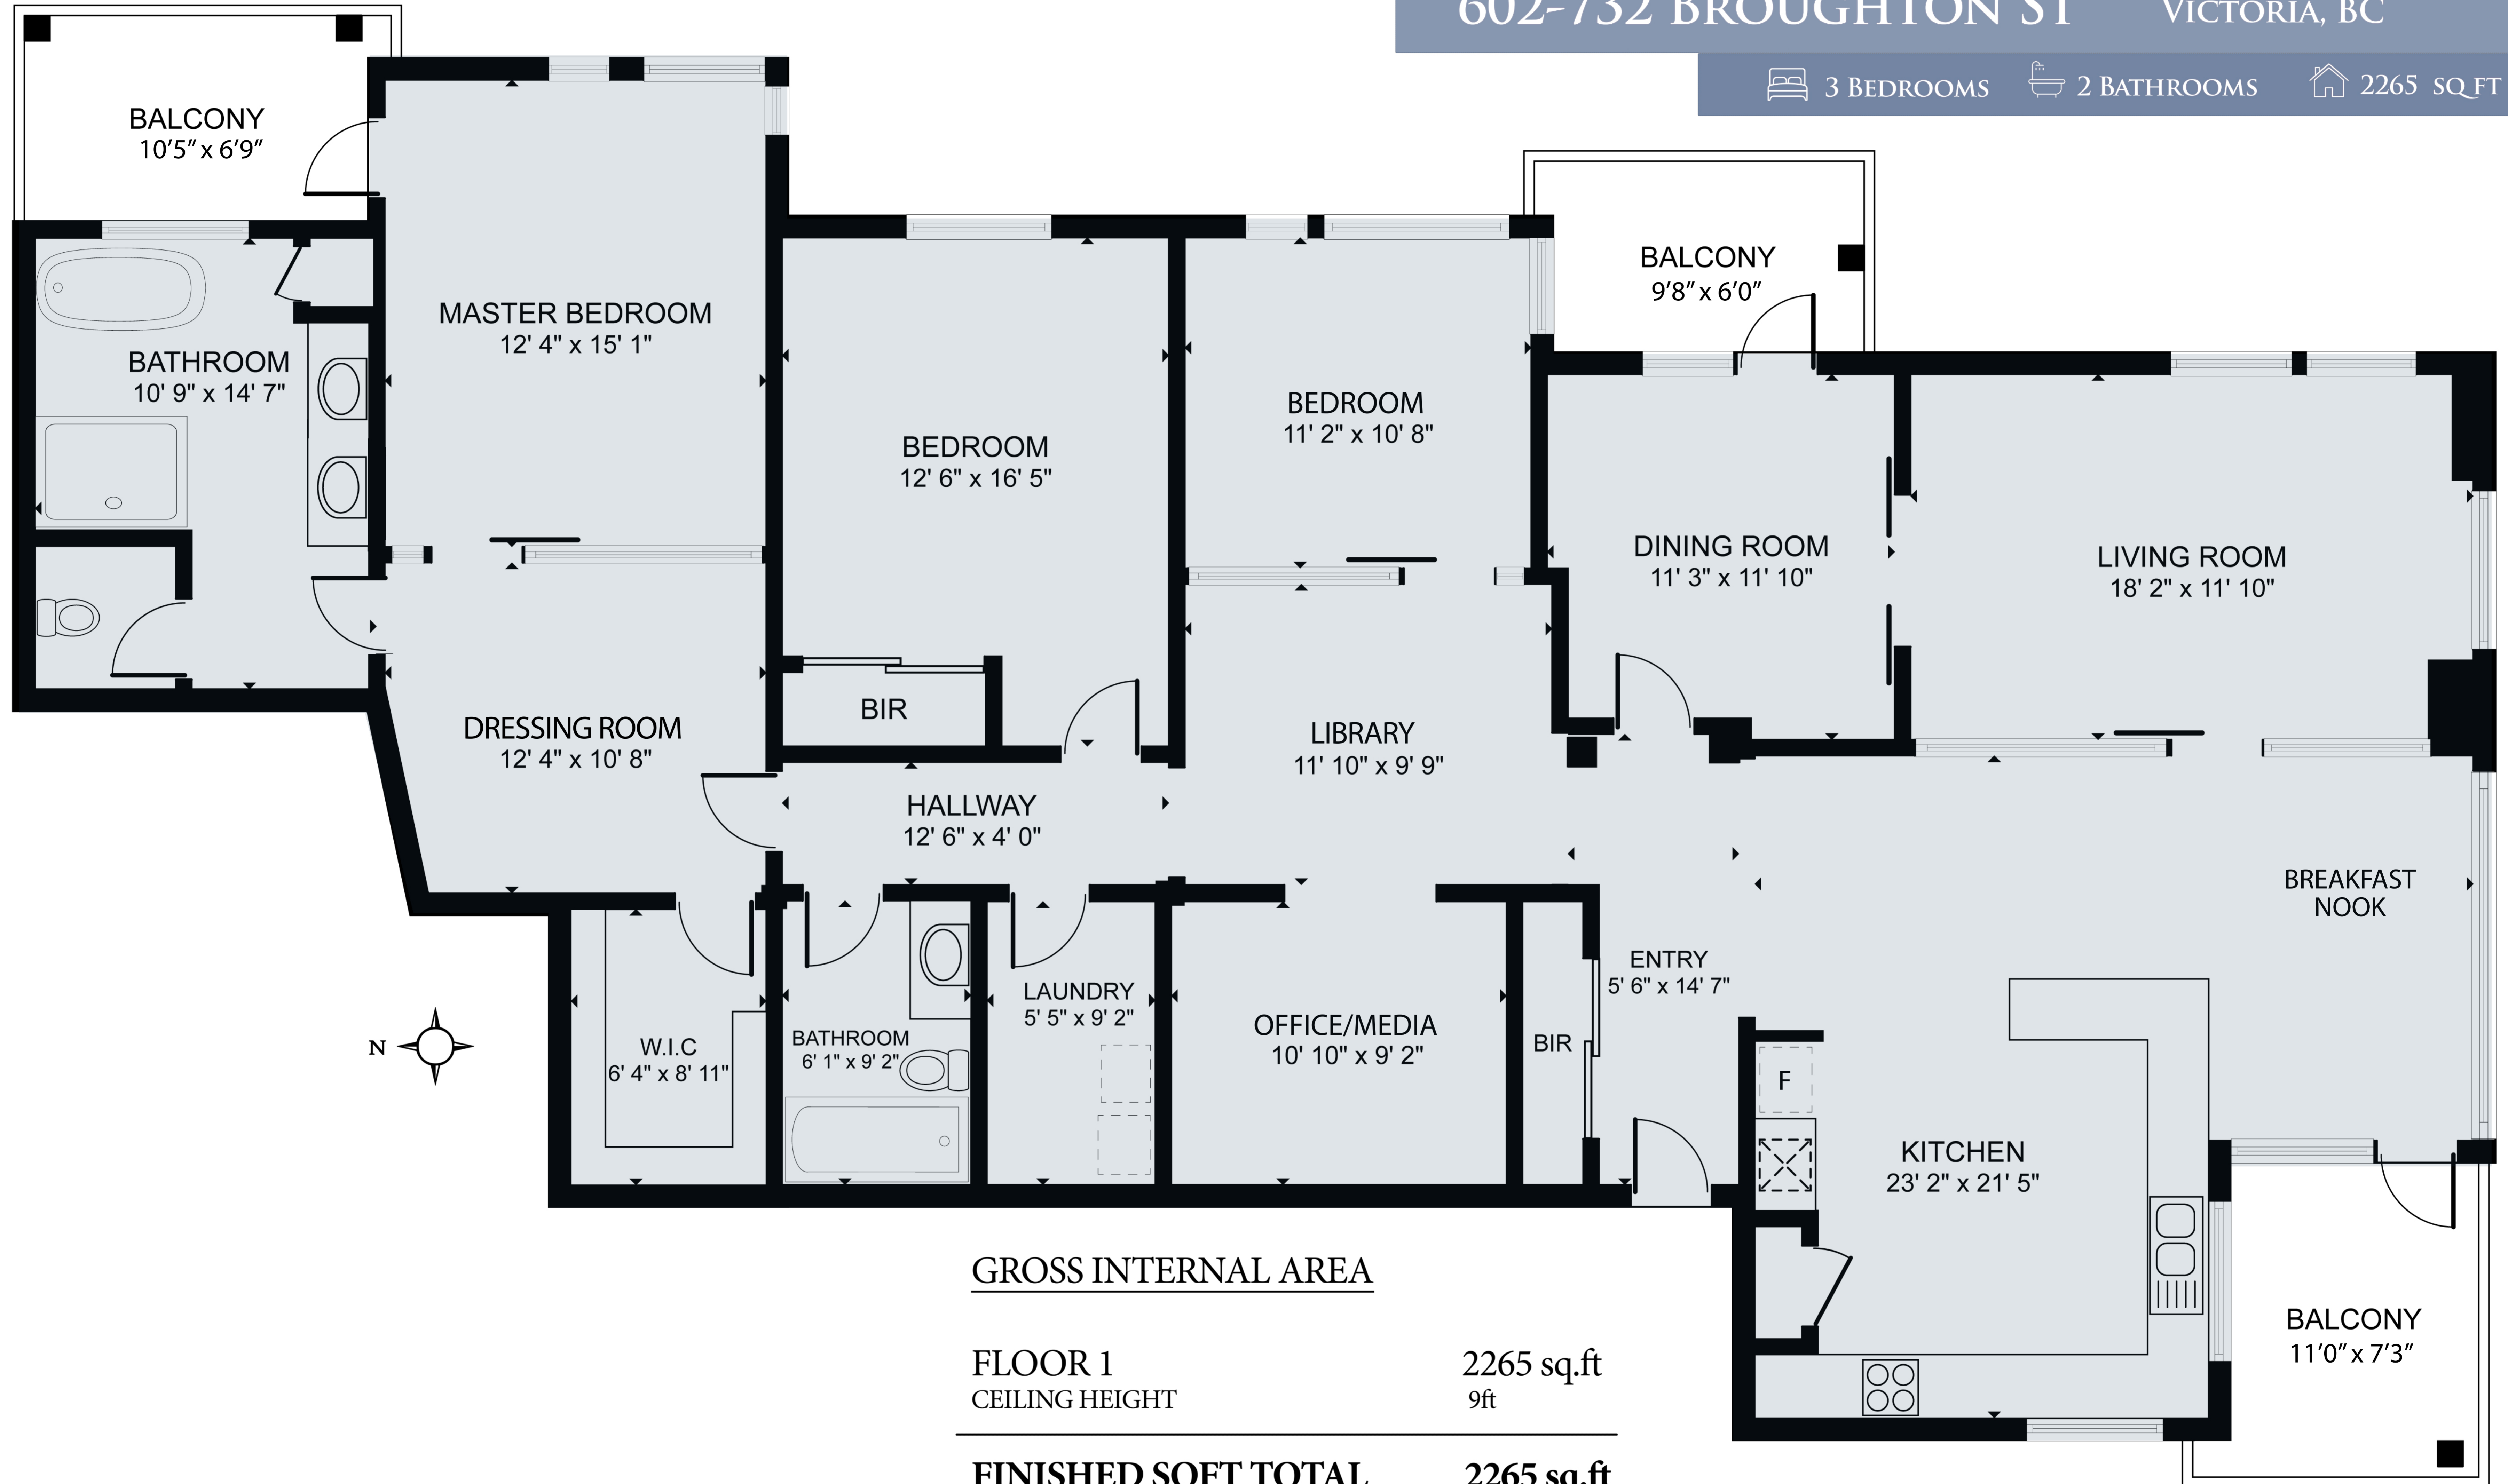

602-732 BROUGHTON ST VICTORIA, BC

3 BEDROOMS 2 BATHROOMS 2265 SQ FT

GROSS INTERNAL AREA

FLOOR 1	2265 sq.ft
CEILING HEIGHT	9ft
FINISHED SQFT TOTAL	2265 sq.ft

EXCLUDED UNFINISHED SQFT

BALCONY	210 sq.ft
<small>SIZES AND DIMENSIONS ARE APPROXIMATE, ACTUAL MAY VARY.</small>	