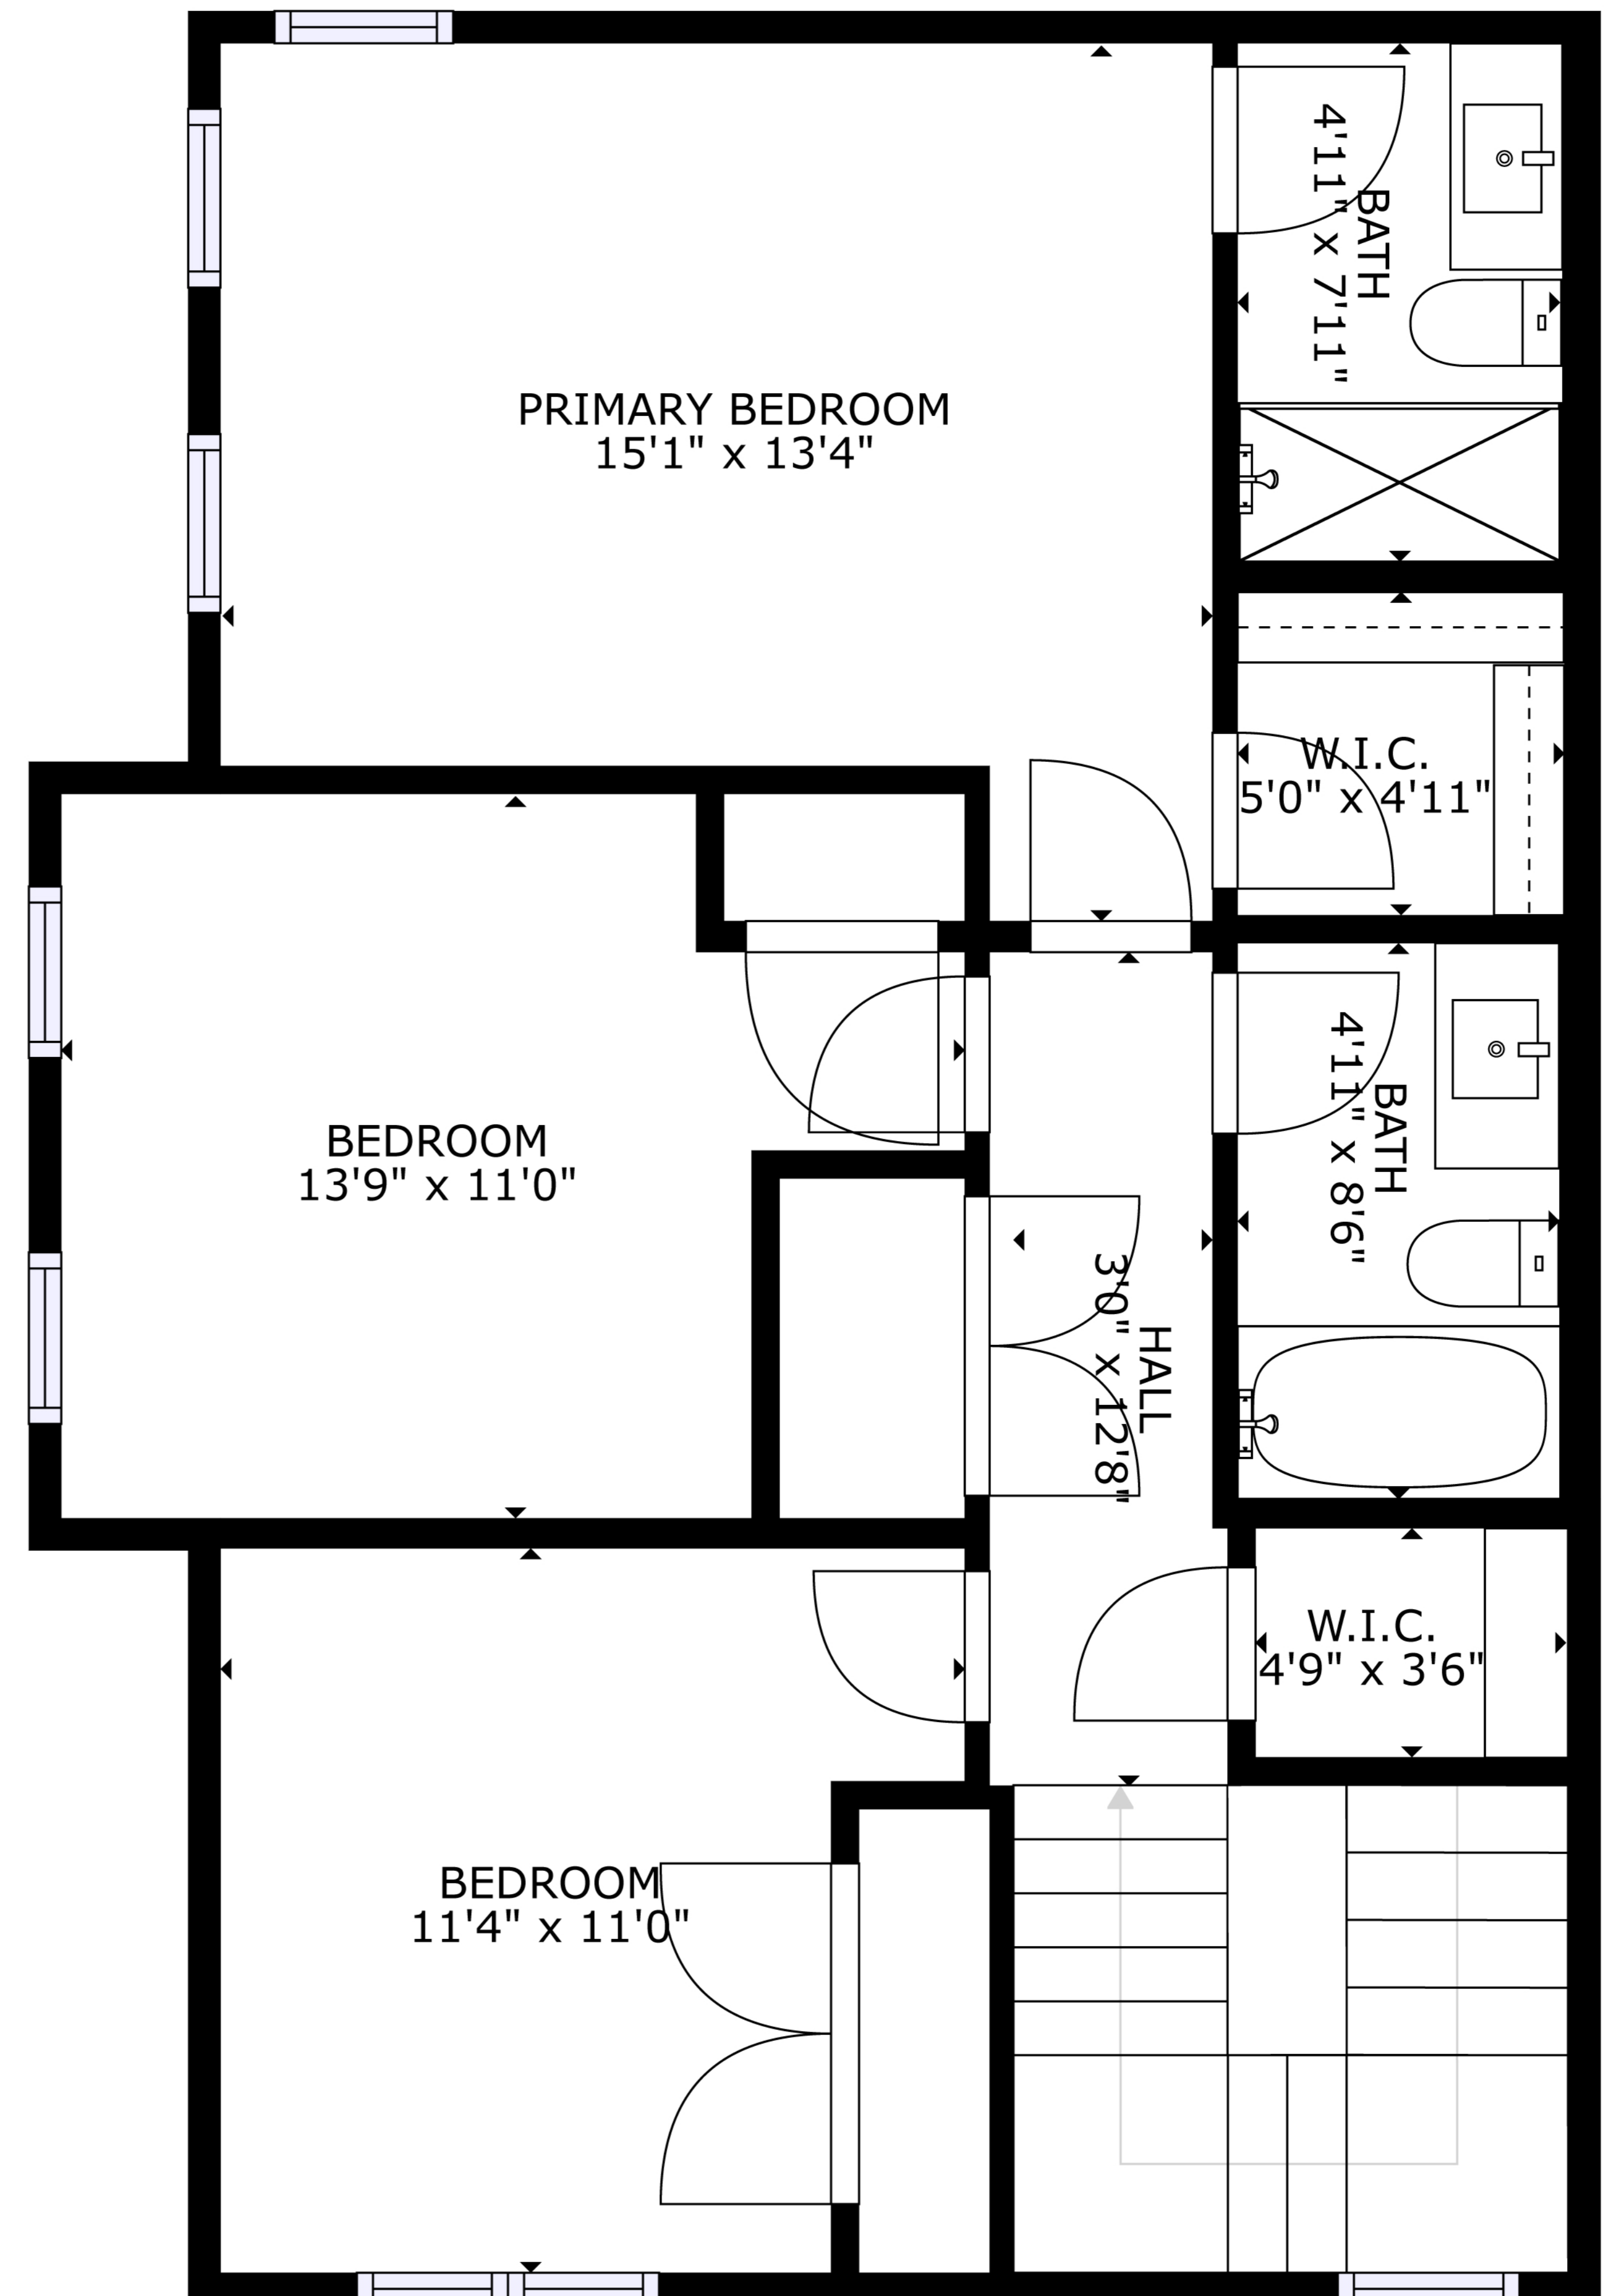

FLOOR 1

FLOOR 2

GROSS INTERNAL AREA
 FLOOR 1: 708 sq. ft, FLOOR 2: 740 sq. ft
 TOTAL: 1463 sq. ft

SIZES AND DIMENSIONS ARE APPROXIMATE, ACTUAL MAY VARY.