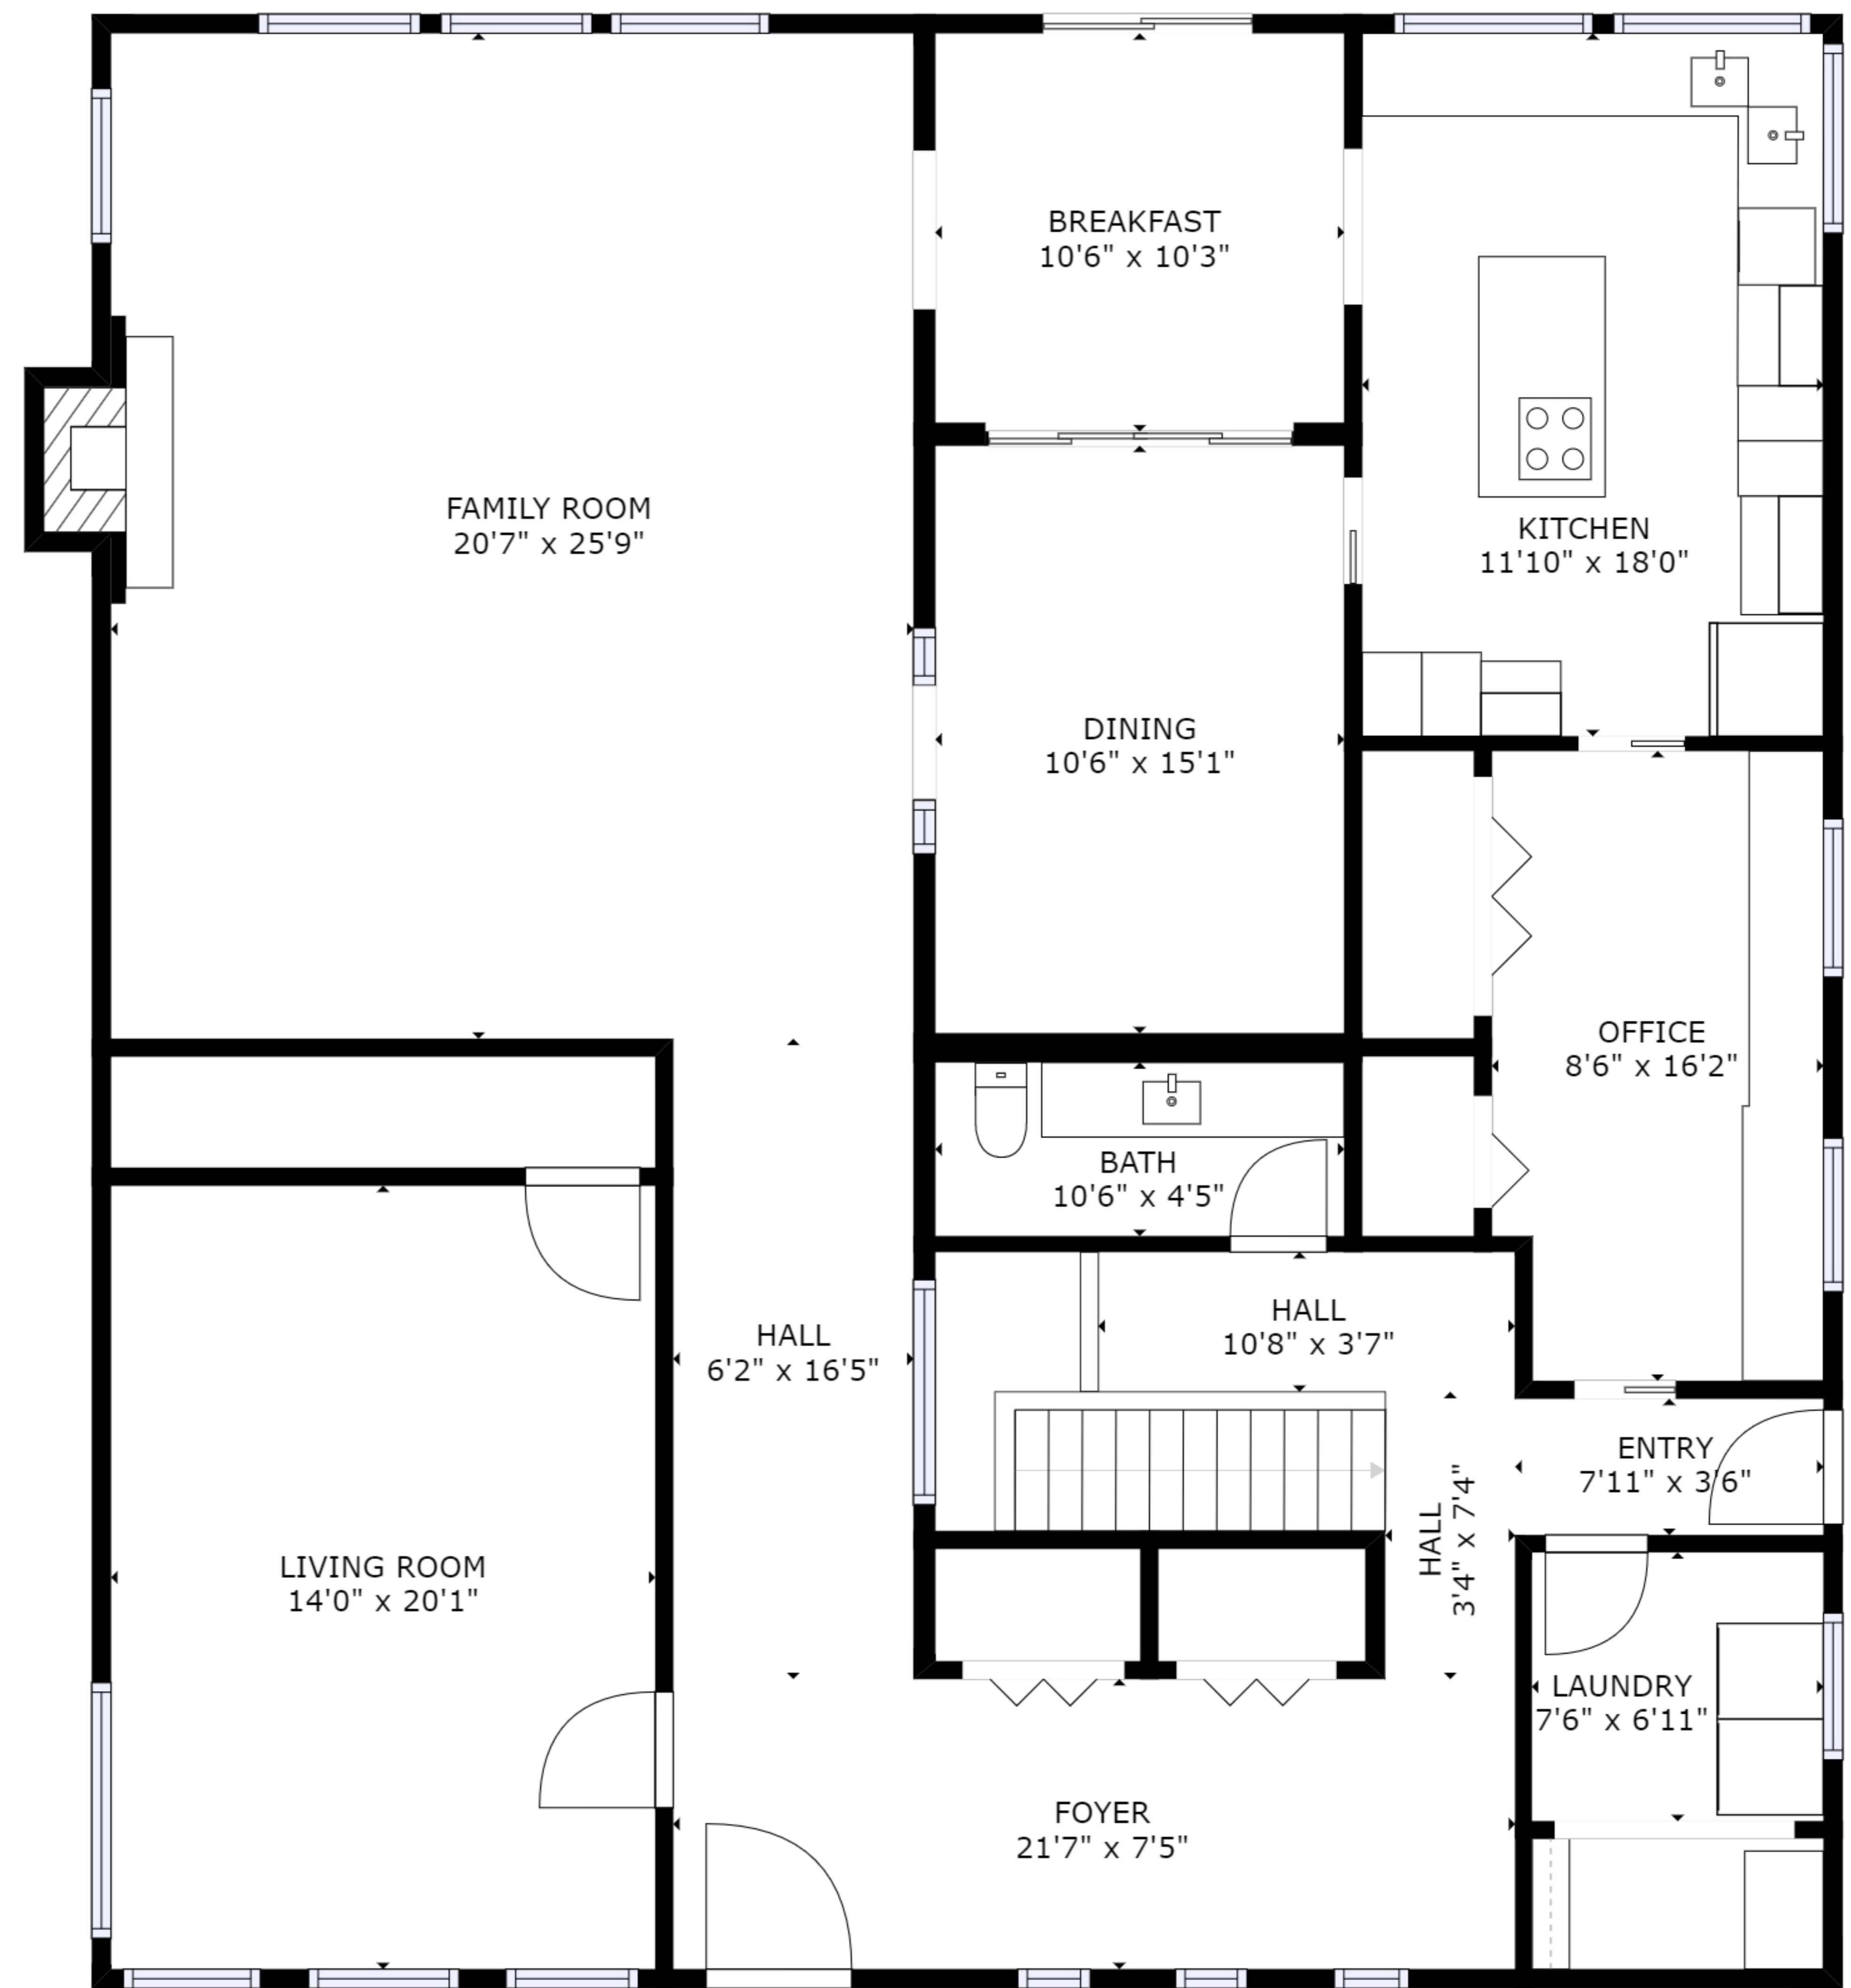

FLOOR 1

FLOOR 2

5031 CORDOVA BAY RD

GROSS INTERNAL AREA
 FLOOR 1: 1156 sq. ft, FLOOR 2: 2287 sq. ft
 TOTAL: 3447 sq. ft

SIZES AND DIMENSIONS ARE APPROXIMATE, ACTUAL MAY VARY.